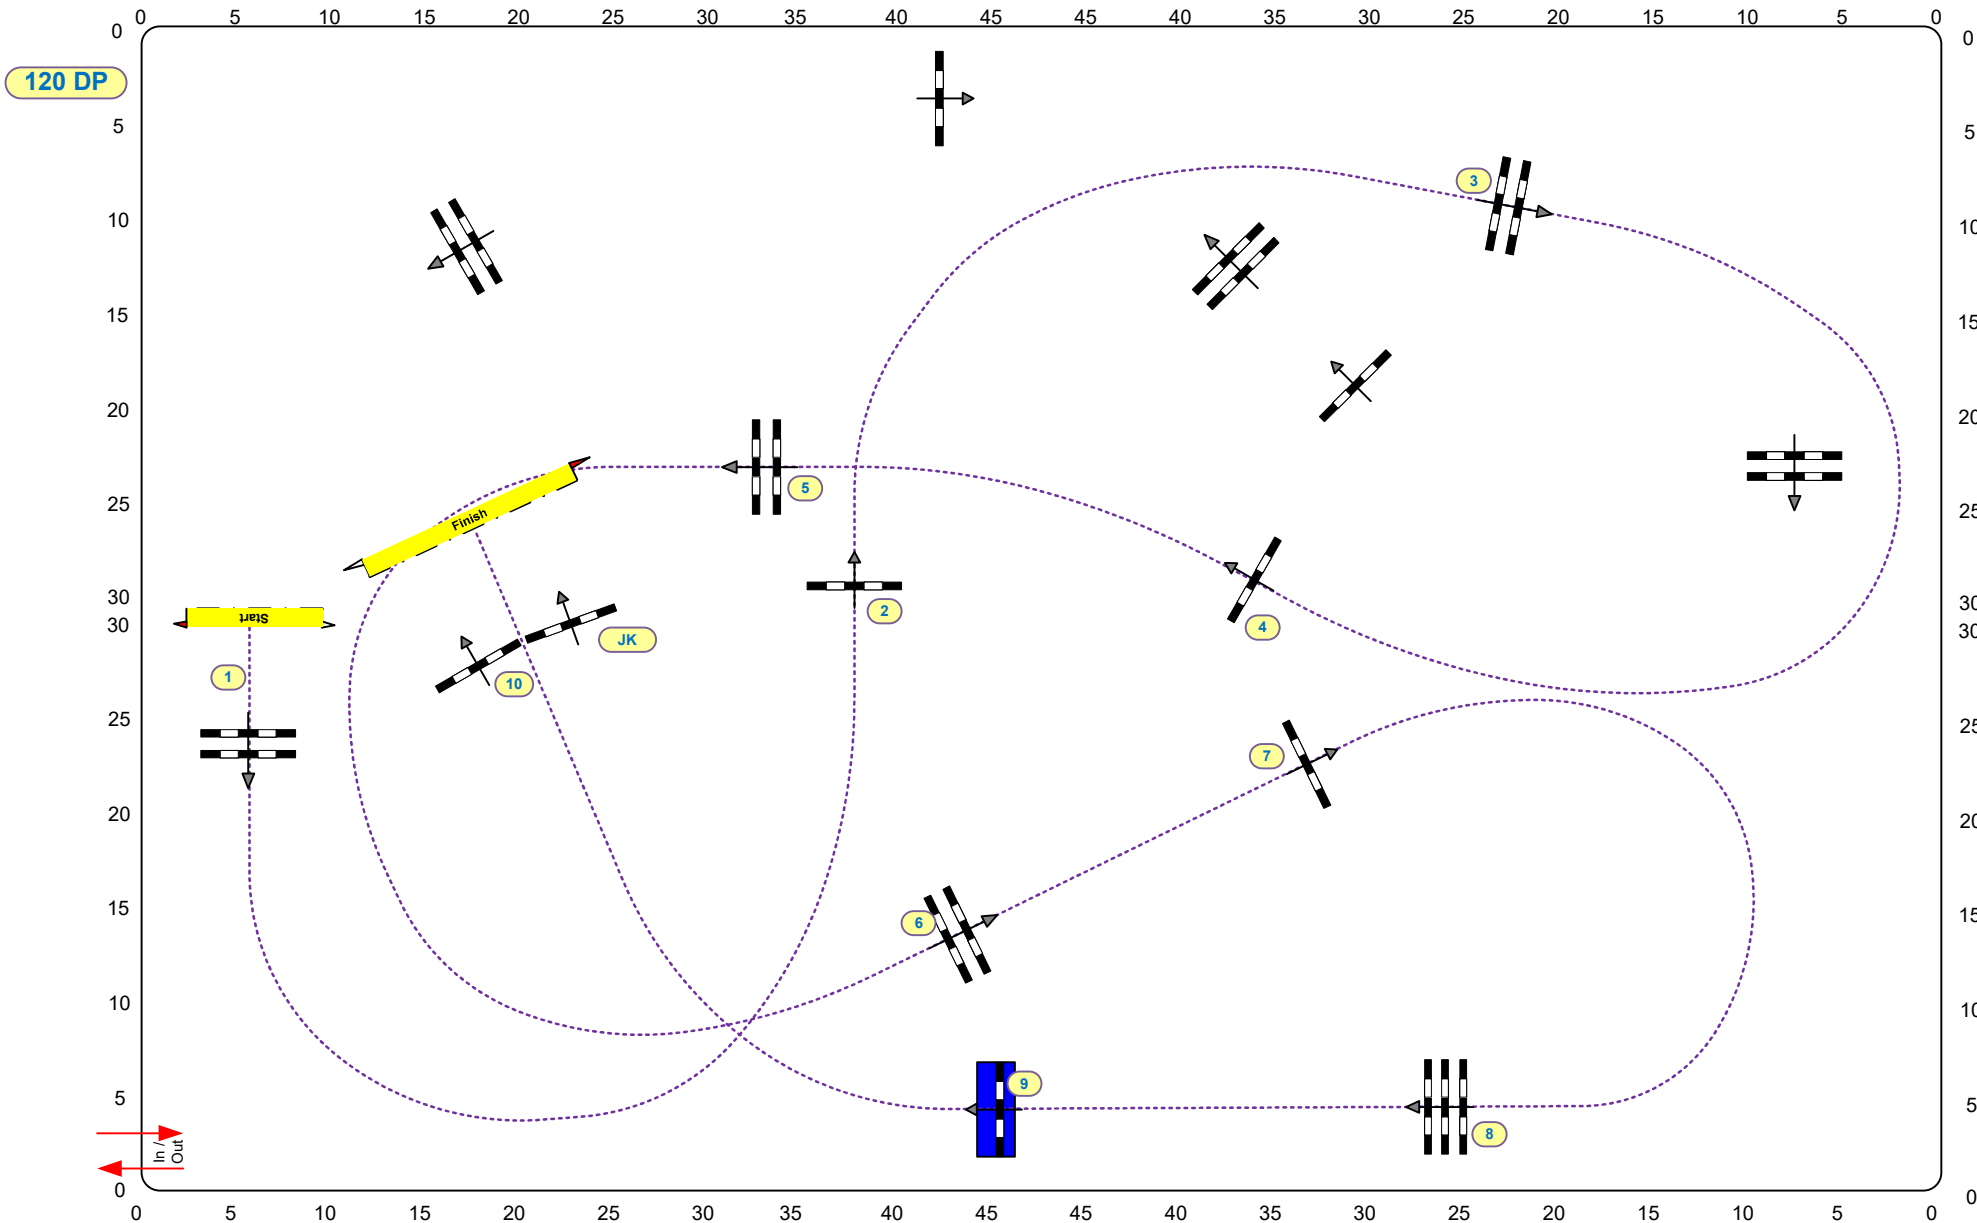

Domingo
30/06/2024

RUTA GRANADA HIPICA (SIERRA NEVADA) CSN ***

Table: A
National RG:
FEI RG / Art. 269
Height: 1,20 m

Speed: 350 m/min
Length: 420 m
Time allowed: 72 sec
Time limit: 144 sec

Obstacles: 10
Efforts: 10
Penalty sec:
Closed combination:

Length: 0 m
Time allowed: 0 sec
Time limit: 0 sec

GRANADA HIPICA

28/06/2024: 120 ACC(350m/min) 110 ACC (325m/min) 130 ACC(350 m/min) 135 2phsp (375m/min)
29/06/2024: 120 2phsp (350m/min) 110 ACC (325m/min) 135 ACC(375 m/min) 130 ACC+Des (350m/min)
30/06/2024: 120 DP(350 m/min) 110 ACC (325m/min) 130 2phsp (350m/min) 140 ACC+Des (375m/min)