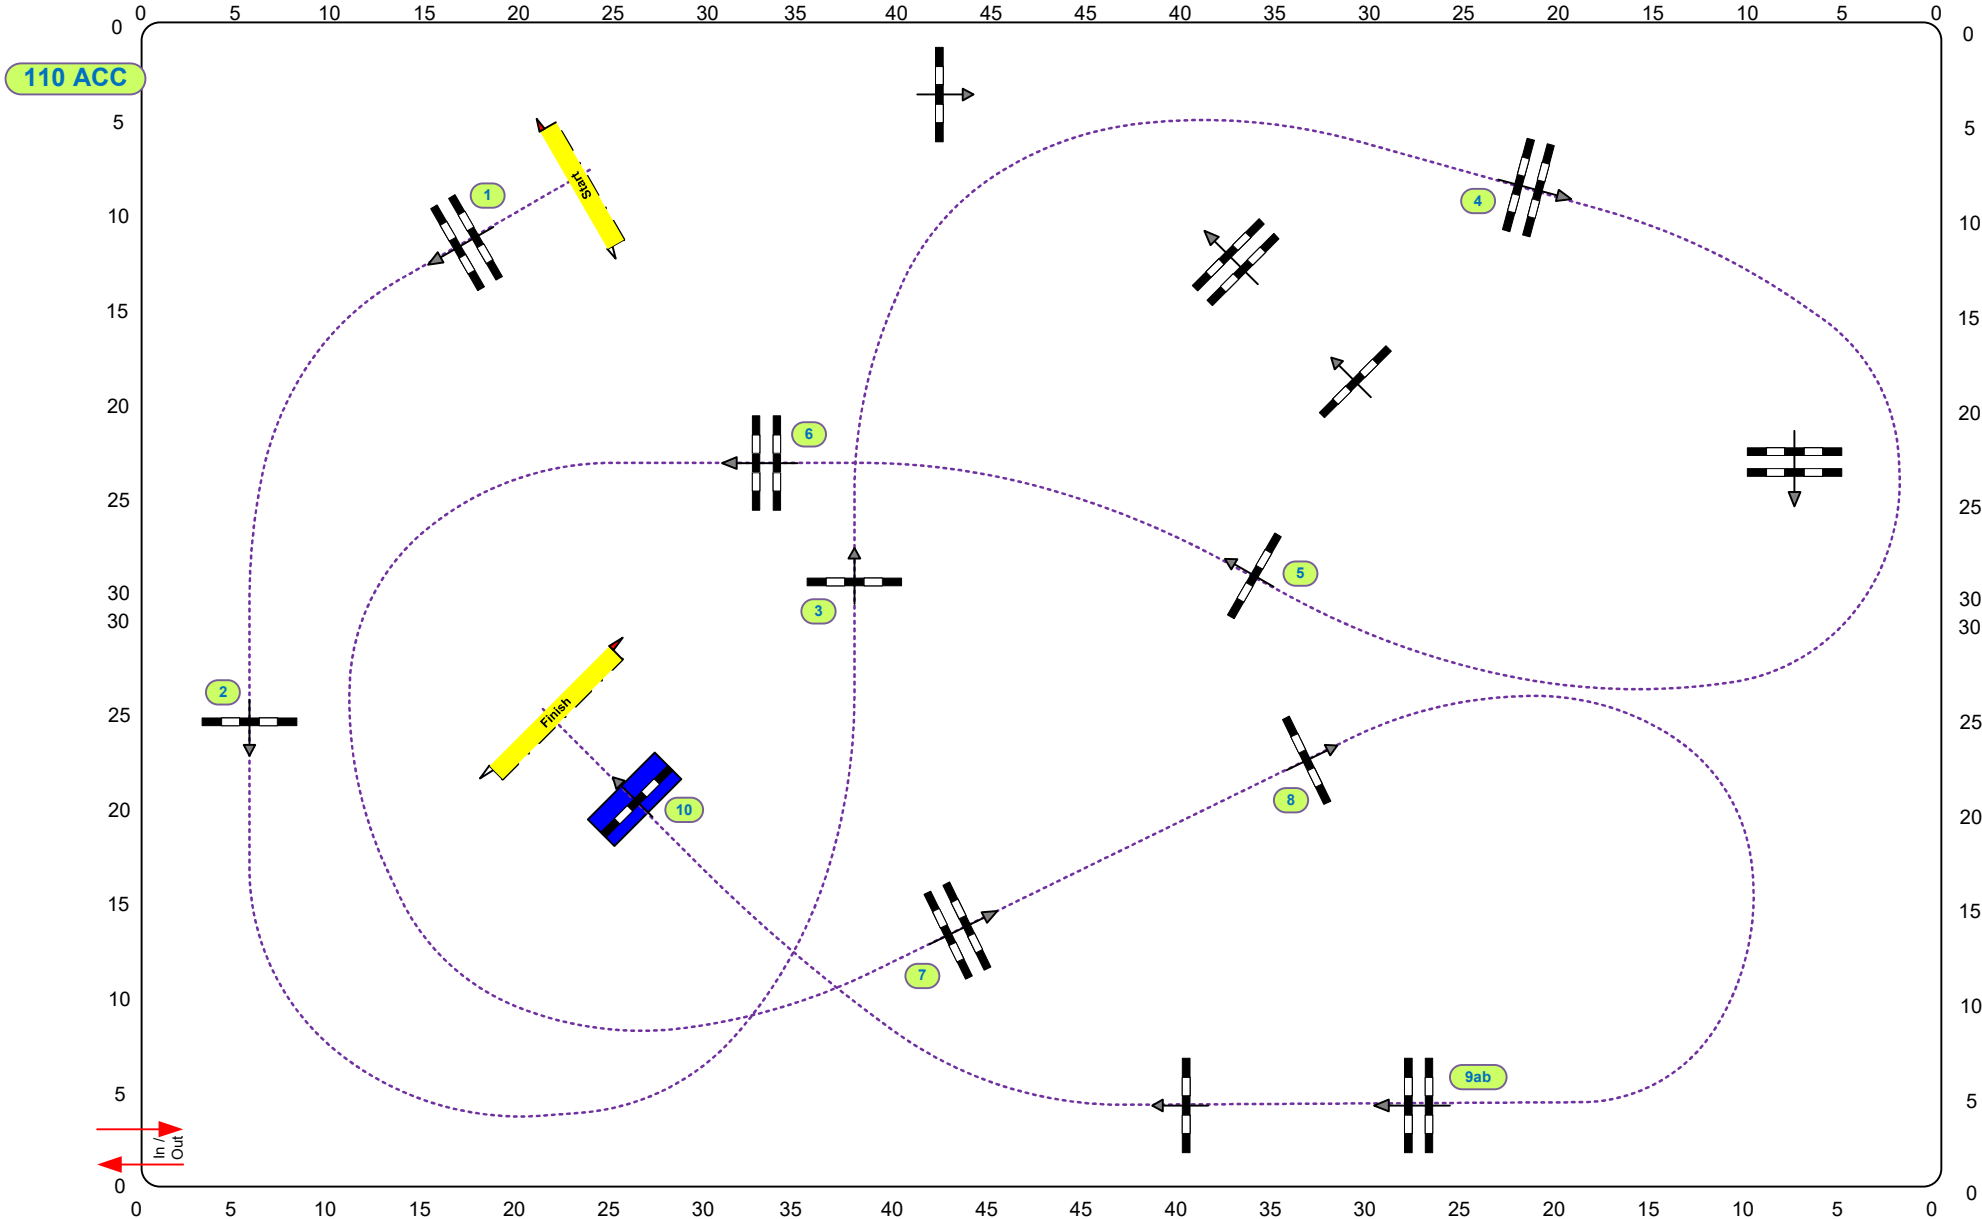

Domingo
30/06/2024

RUTA GRANADA HIPICA (SIERRA NEVADA) CSN ***

Table: A
National RG:
FEI RG / Art. 238.2.1
Height: 1,10 m

Speed: 325 m/min
Length: 440 m
Time allowed: 82 sec
Time limit: 164 sec

Obstacles: 10
Efforts: 11
Penalty sec:
Closed combination:

Length: 0 m
Time allowed: 0 sec
Time limit: 0 sec

28/06/2024: 120 ACC(350m/min) 110 ACC (325m/min) 130 ACC(350 m/min) 135 2phsp (375m/min)
29/06/2024: 120 2phsp (350m/min) 110 ACC (325m/min) 135 ACC(375 m/min) 130 ACC+Des (350m/min)
30/06/2024: 120 DP(350 m/min) 110 ACC (325m/min) 130 2phsp (350m/min) 140 ACC+Des (375m/min)